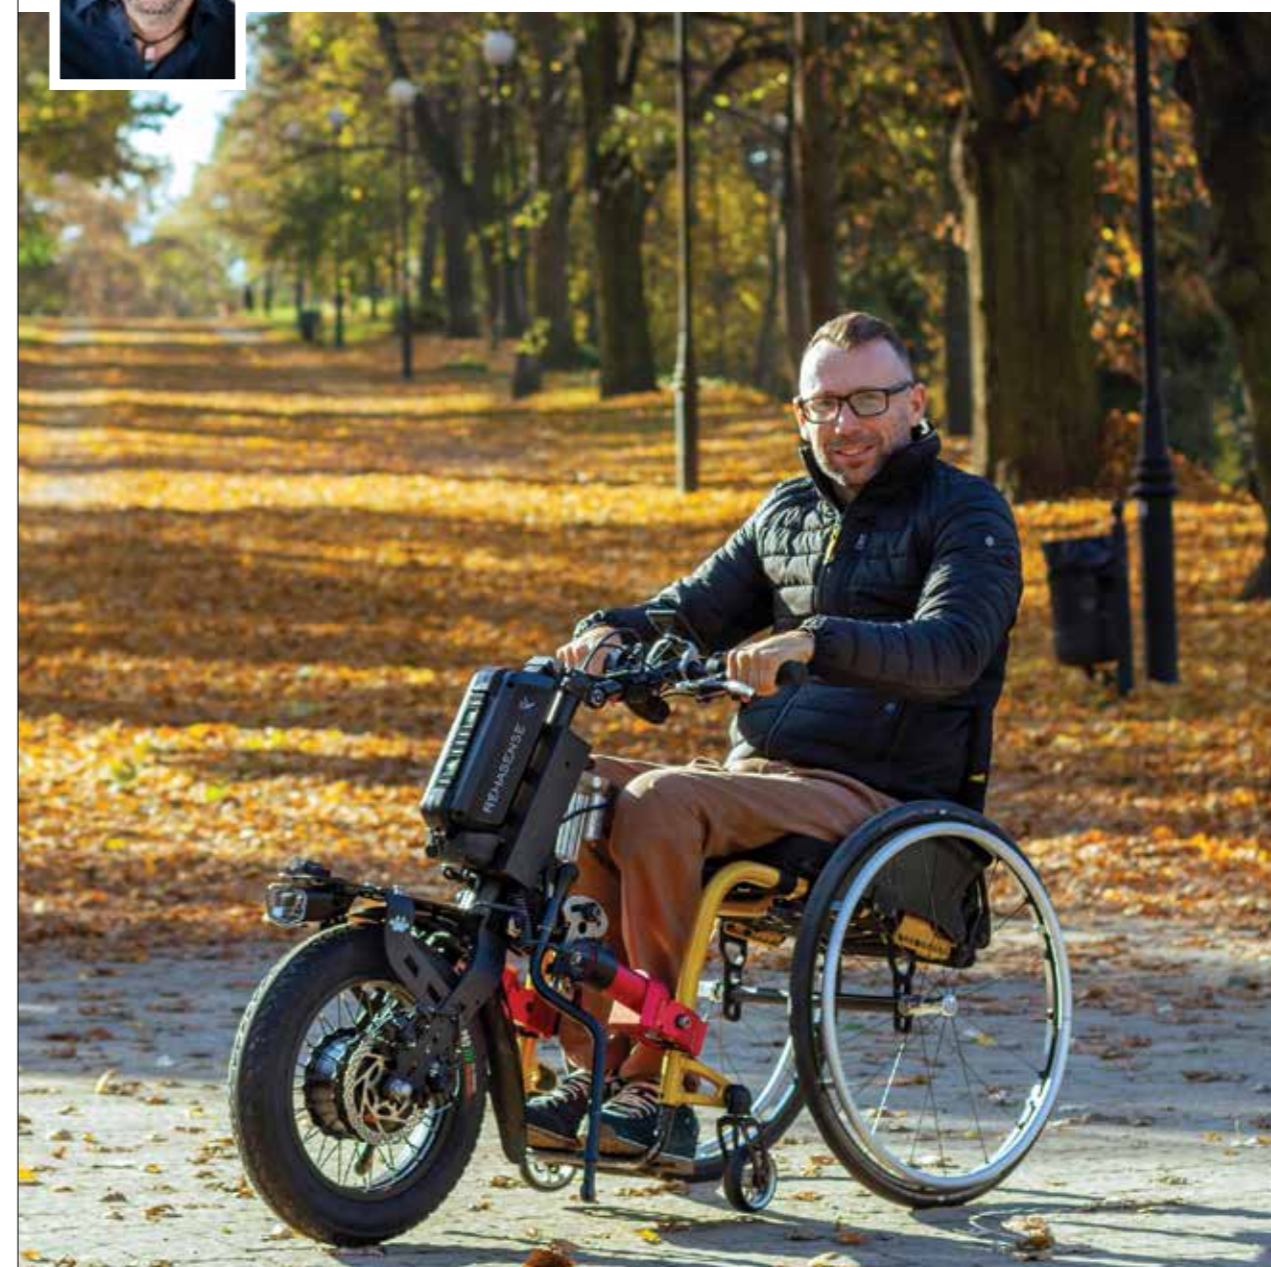

PAWS

REPRESENTED BY

REHASENSE
more than mobility

PAWS

„GREAT INNOVATION”

Tomasz Biduś, Professional wheelchair rugby player and Brand Ambassador

„For me as a wheelchair user it is immensely important that I have products that meet my needs and support me in my mobile life.

CRUISER

3... 2... 1... PAWS!

Choose PAWS Cruiser and have more fun. A great solution for a variety of mobility purposes. Whether it is around town or along a forest trail, this model is for you. The big 16" drive wheel eats up the bumps for a really smooth ride.

TOURER

DISCOVER NEW PLACES WITH PAWS

Do you like going to new places? With PAWS you can feel confident even in unexplored terrain. PAWS Tourer has the longest wheelbase so while the big wheel overcomes roots and uneven terrain, it also makes a smooth ride while touring. PAWS Tourer is the true off-road stager. With a 20" wheel and 4" fat tyre, you will easily get to places that would be difficult for other models. Designed primarily for off-road purposes, it is not afraid of sand, gravel, stones. Get your PAWS in the dirt!