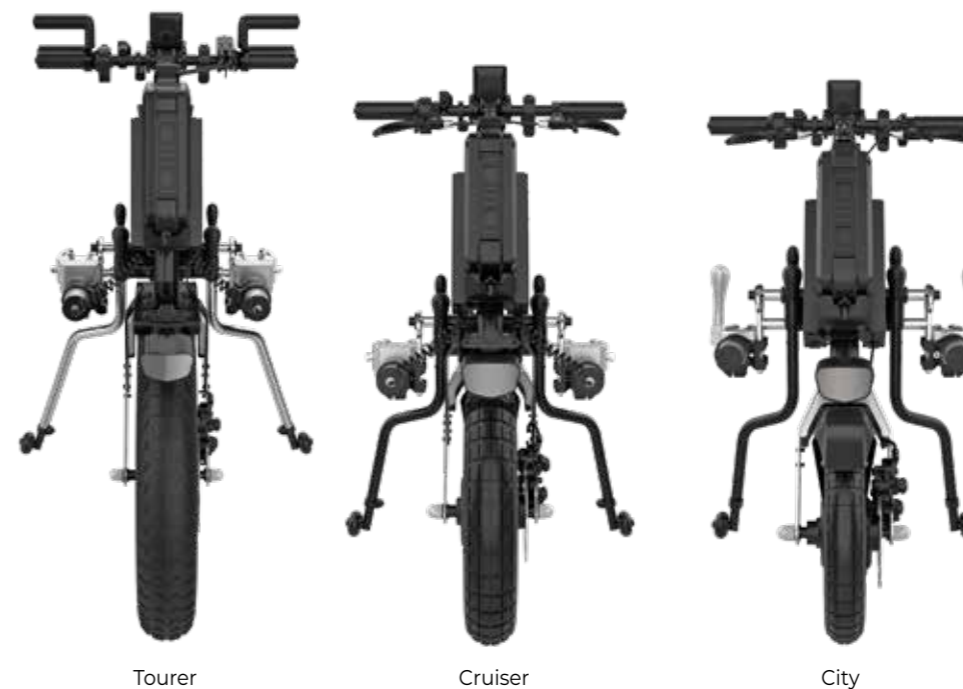

Tourer

Cruiser

City

CUSTOMIZATION

Set up your PAWS model to matches your style and needs. During the process of selecting best configuration you may consider: three models of PAWS (12', 14" 16" and 20" wheels), manual or auto clamping and lifting, two models of handlebar control, even the size or type of wheel. Finally, fine tune the handlebar set-up and select your driving mode.